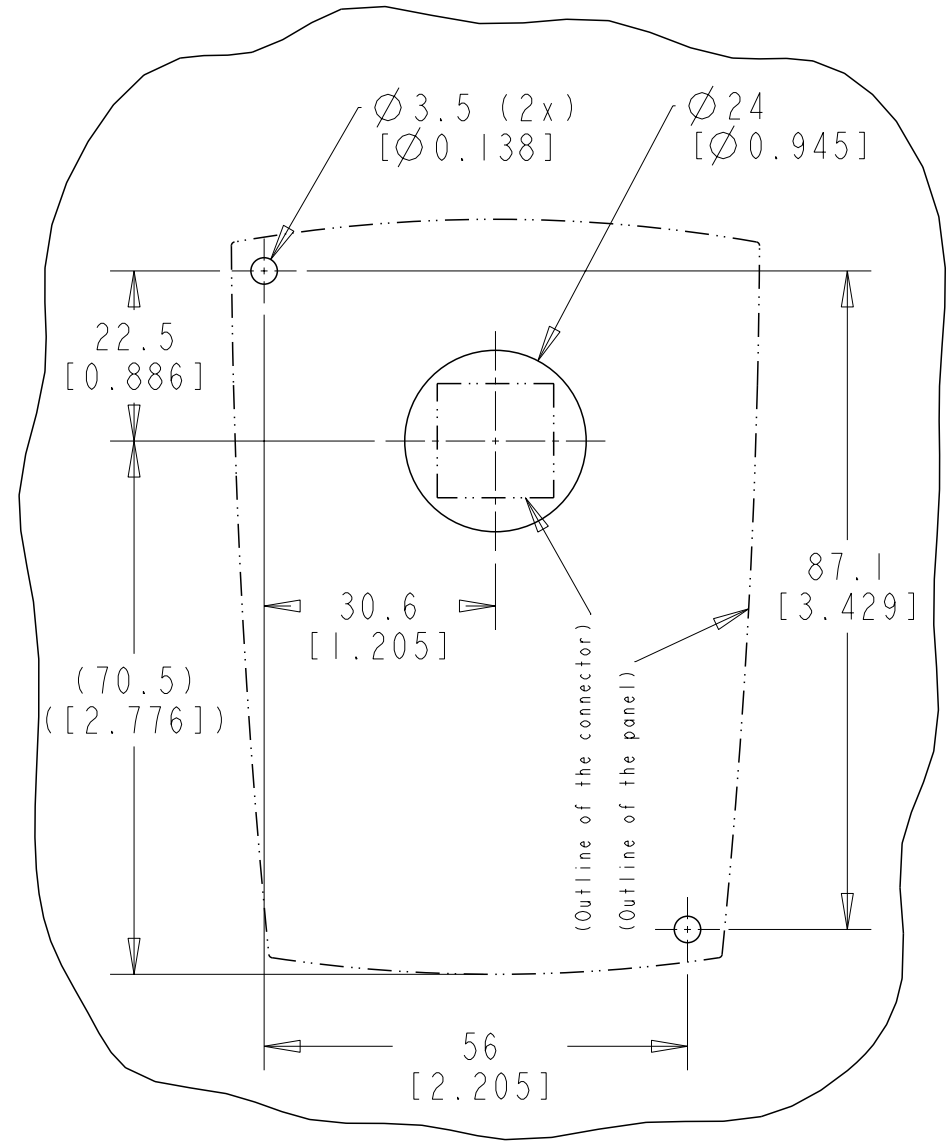

ACS-CP-EXT: PANEL EXTENSION CABLE KIT

MOUNTING TEMPLATE

SCALE 1:1

ACS-CP-EXT 68294673

EAN code 6410038054595