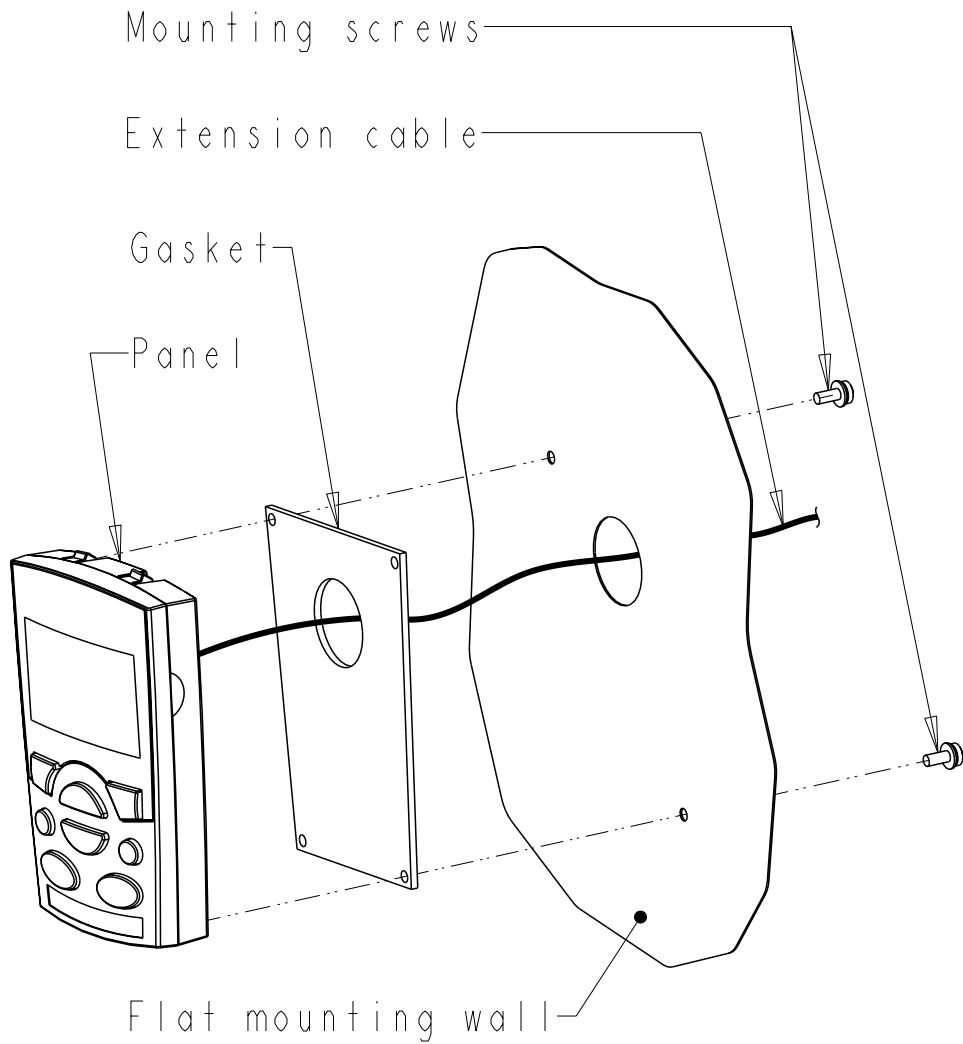

ACS-CP-EXT: PANEL EXTENSION CABLE KIT

MOUNTING TEMPLATE

SCALE 1:1

ACS-CP-EXT 68294673

EAN code 6410038054595